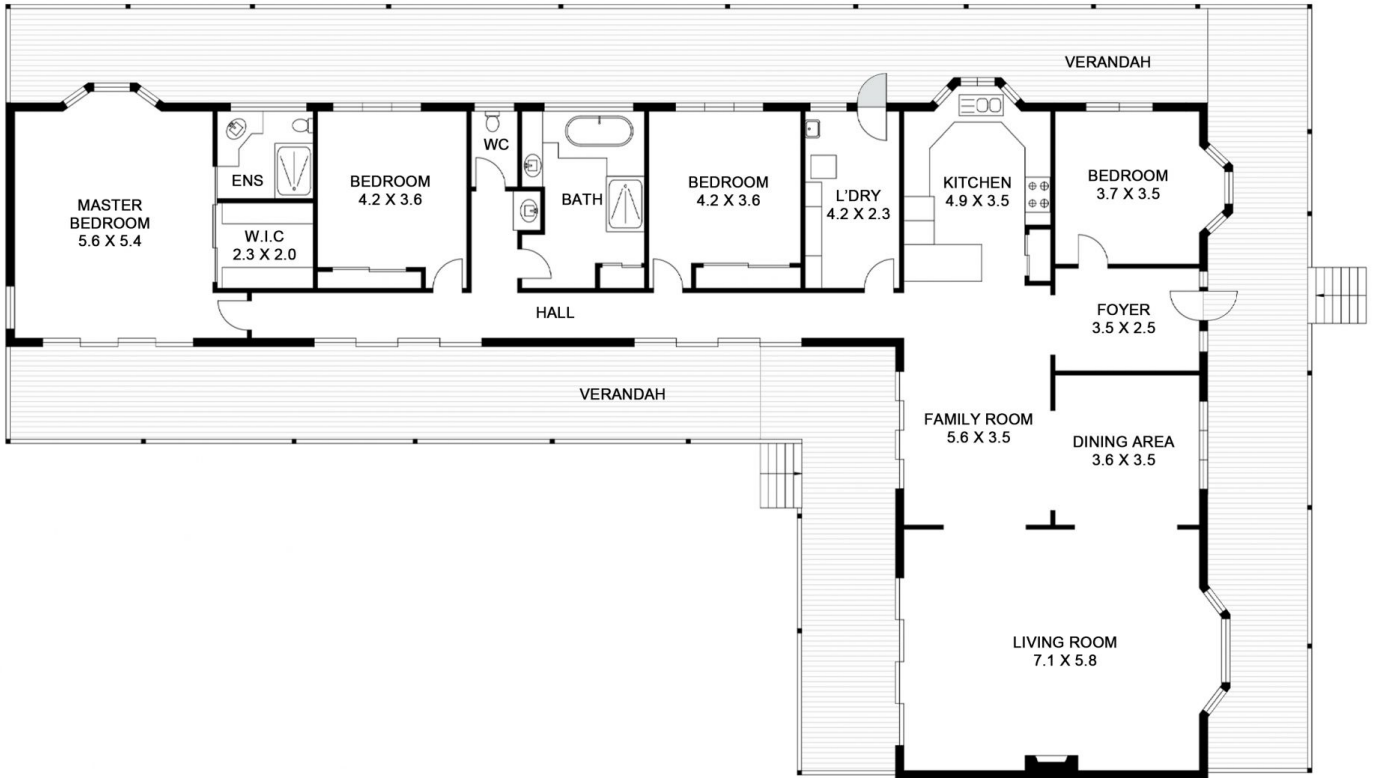

BANGALOW
20 Pioneers Crescent,

Sotheby's

BANGALOW
18 Pioneers Crescent,

Sotheby's