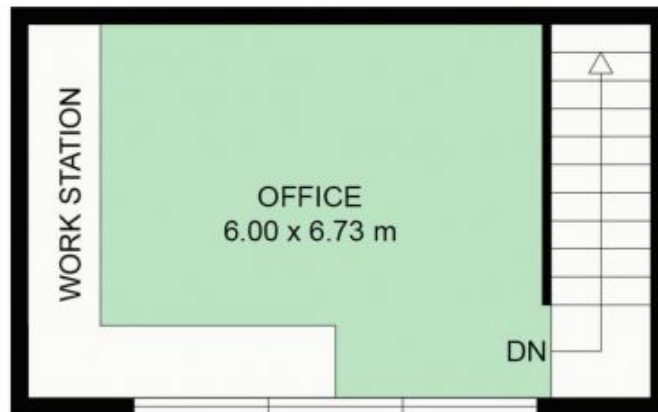

Price : Expressions of Interest
Land Size : 42.42 ha
View : <https://www.byronbaysir.com.au/sale/nsw/mid-north-coast/gleniffer/residential/acreages/emirural/7685615>

James McCowan
02 8355 6783

David Medina
02 8355 6783

FIRST FLOOR PLAN

934 Promised Land Road, BELLINGEN, NSW, 2454

New South Wales | Sotheby's INTERNATIONAL REALTY

GROUND FLOOR PLAN

934 Promised Land Road, BELLINGEN, NSW, 2454

New South Wales | Sotheby's INTERNATIONAL REALTY